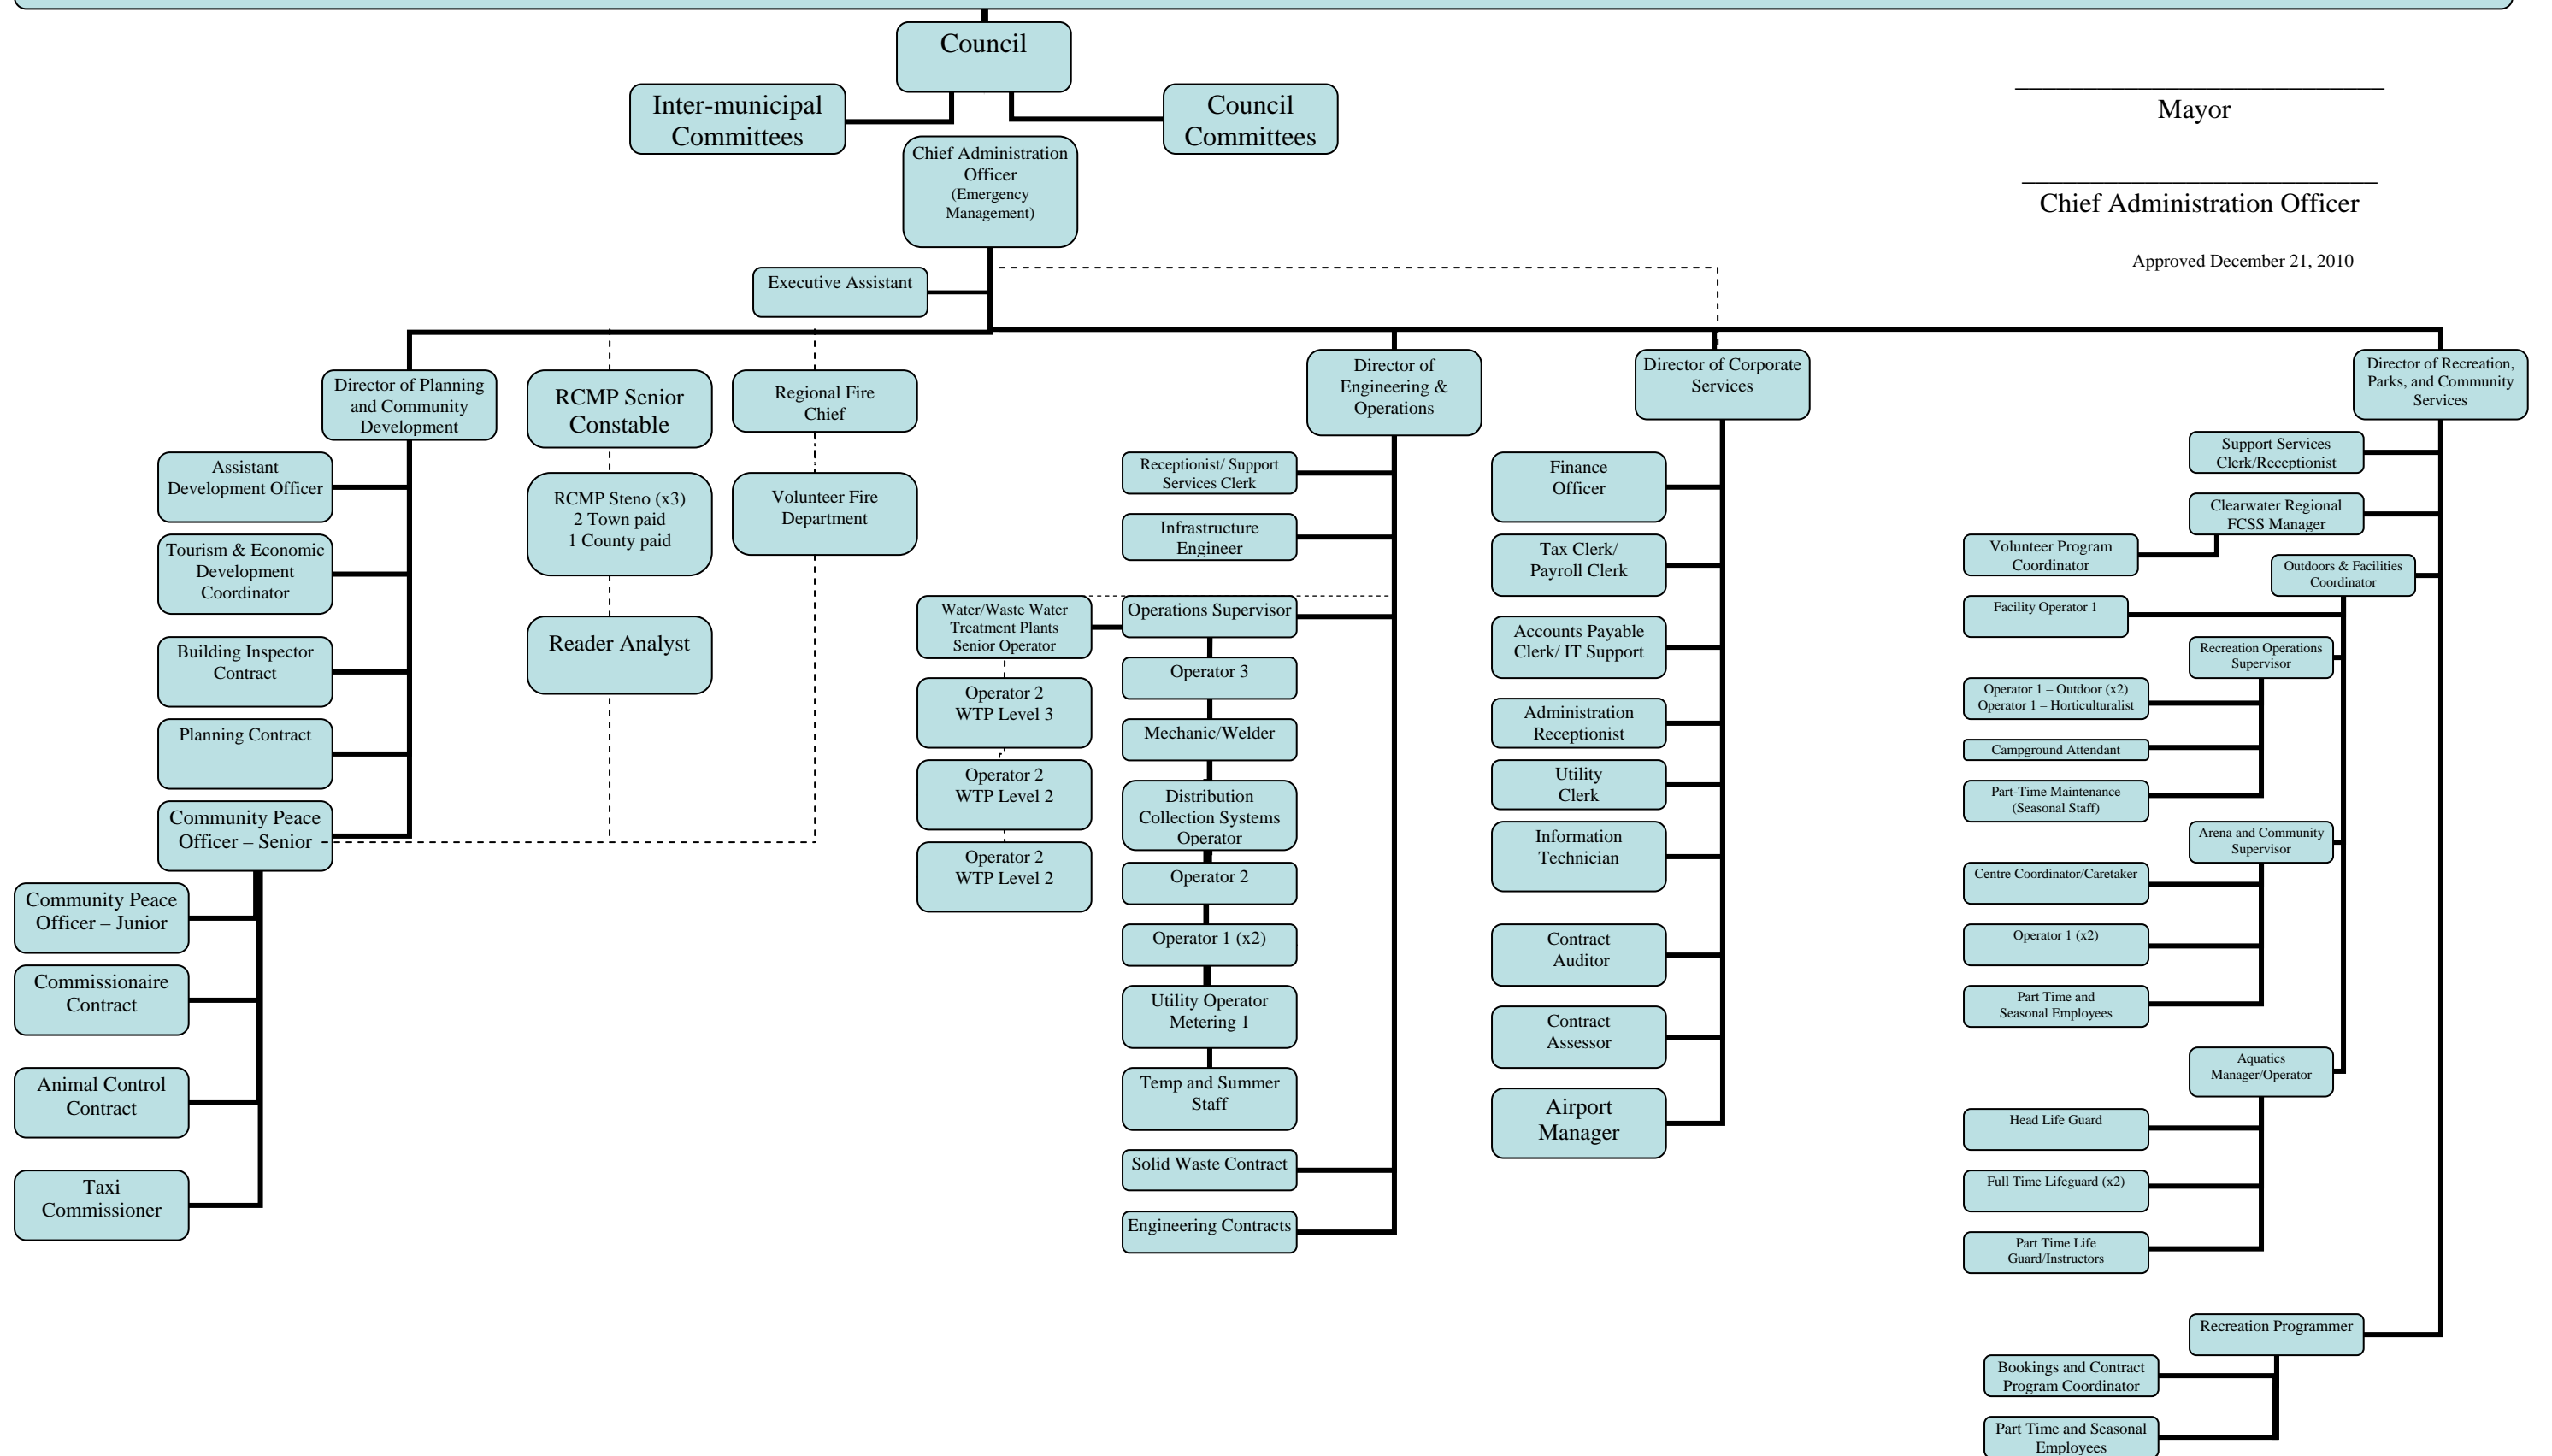

TOWN OF ROCKY MOUNTAIN HOUSE ORGANIZATIONAL CHART

Mayor

Chief Administration Officer

Approved December 21, 2010